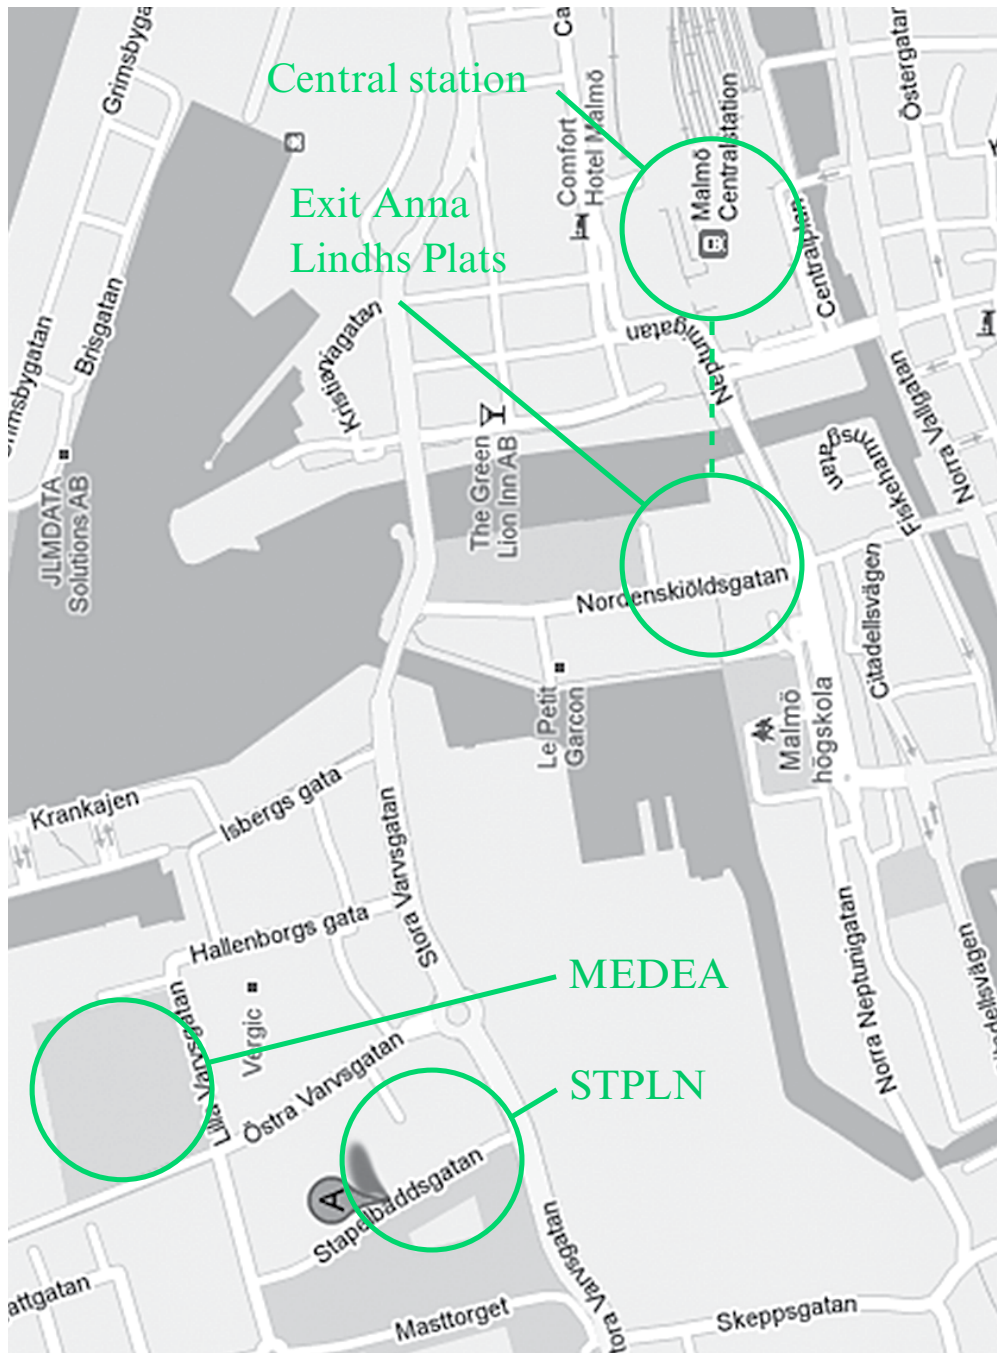

Venue Malmö

STPLN
Stapelbäddsgatan 3, Malmö, Sweden
MEDEA
Östra Varvsgatan 11A, Malmö, Sweden